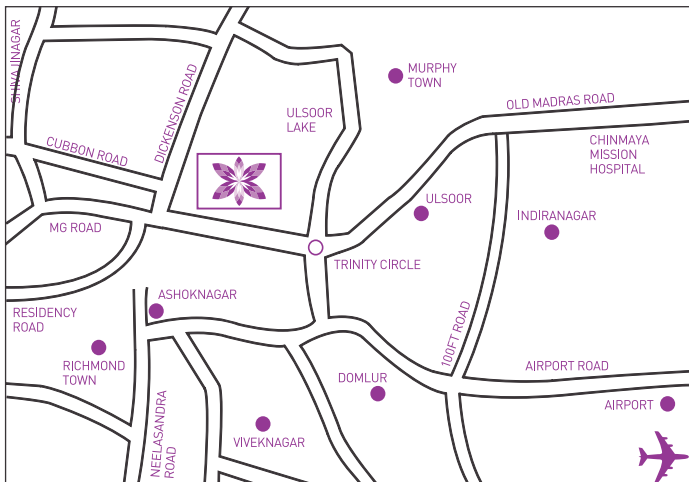

FACT SHEET

OVERVIEW

As a contemporary upscale hotel with chic and vibrant interiors, it caters to today's trendy global travelers and has been awarded the prestigious 'Stars of the Industry' Award for the 'Best Economy Business Class Hotel' in India.

ROOMS

Club Rooms

Plush with modern amenities and a city-view.

Studio Rooms

Suitable for single occupancy- modern and well equipped.

Executive Suites

The suites includes a living room, a kitchenette, work-area and a bedroom

RESTAURANTS

Paparazzi is an international award-winning restaurant, with a spectacular roof top view and vibrant cuisines from across the globe.

Pinxx is an 24 x7 dining coffee shop offering delicious multi-cuisine options for a-la-carte along with meal packages like power breakfasts and international buffets everyday

MEETING

Pinewood is Ideal for private gatherings for upto 110 guests.

Orange County has elegantly interiors for upto 70 guests.

Redwood is a private nook for upto 55 guests.

Maple Leaf is contemporary in area and can seat 25 guests.

CONFERENCE SEATING CAPACITY

	Pinewood	Red Wood	Maple Leaf	Orange County
Size in Sq.ft	1503	956	680	900
Ceiling Height (Feet)	14	9	8	9
SET UP (Seating Styles)				
Theater	110	55	25	55
Classroom	60	25	20	25
Ushape	45	25	20	25
Cluster	50	35	15	35
Casual	130	80	30	80

CONTACT INFORMATION:

47/1 Dickenson Road, Manipal Centre,
Bangalore 560 042, India,
Tel: +91 80 2558 4242